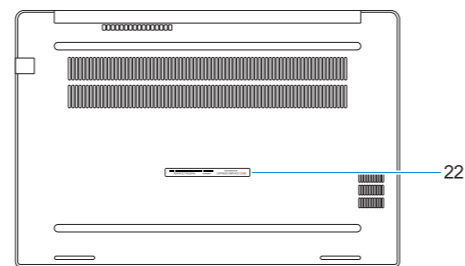

- | | |
|-----------------------------------|---|
| 1. Camera | 12. NFC sensor (optional) |
| 2. Camera status light | 13. Status light |
| 3. Microphones | 14. Speakers |
| 4. Power button | 15. Touchpad |
| 5. Security cable slot | 16. Smartcard reader (optional) |
| 6. Network port | 17. Pointstick (optional) |
| 7. USB 3.0 port with PowerShare | 18. USB 3.0 ports |
| 8. microSD port | 19. HDMI port |
| 9. USIM port | 20. DisplayPort over USB Type-C (optional Thunderbolt™ 3) |
| 10. Headset port | 21. Power connector port |
| 11. Fingerprint reader (optional) | 22. Service tag label |